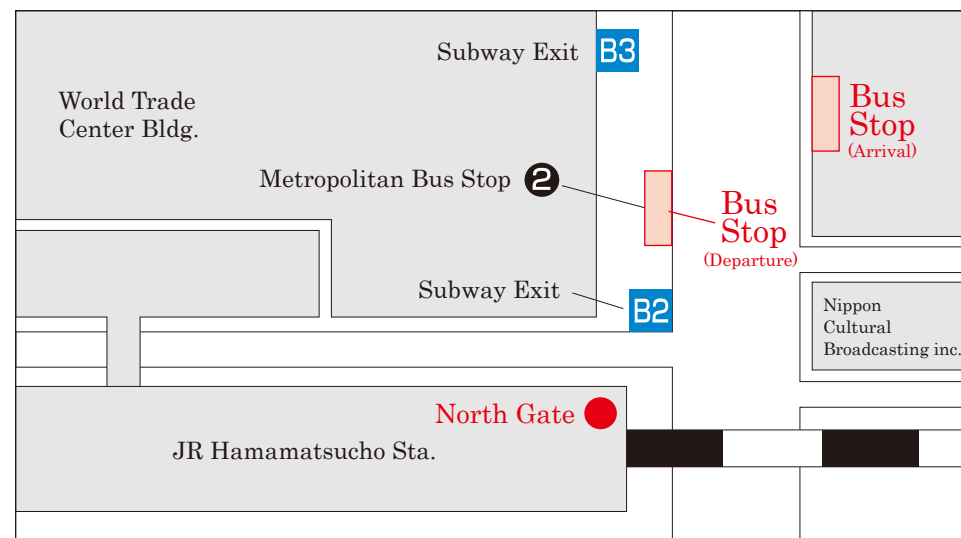

Shuttle Bus Service

Hour	The Prince Park Tower Tokyo	JR Hamamatsucho Sta. North Gate	Tokyo Prince Hotel	The Prince Park Tower Tokyo	JR Hamamatsucho Sta. North Gate	Tokyo Prince Hotel
7	/	/	/	/	/	07:55
8	08:00	08:15	08:20	08:30	08:45	08:50
9	09:00	09:15	09:20	09:30	09:45	09:50
10	10:00	10:15	10:20	10:30	10:45	10:50
11	11:00	11:15	11:20	11:30	11:45	11:50
12	12:00	12:15	12:20	12:30	12:45	12:50
13	13:00	13:15	13:20	Arrival	/	/
14	14:00	14:15	14:20	14:30	14:45	14:50
15	15:00	15:15	15:20	Arrival	/	/
16	16:00	16:15	16:20	16:30	16:45	16:50
17	17:00	17:15	17:20	17:30	17:45	17:50
18	18:00	18:15	18:20	18:30	18:45	18:50
19	19:00	19:15	19:20	19:30	19:45	19:50
20	20:00	20:15	20:20	20:30	20:45	20:50
21	21:00	21:15	21:20	21:30	21:45	21:50
22	Arrival	/	/	/	/	/

●Please contact the bell captain desk for reservation of the bus from the hotel.

Bus Stop

The Prince Park Tower Tokyo South Entrance

Tokyo Prince Hotel Main Entrance

JR Hamamatsucho Sta. North Gate

Please note that passengers may be unable to board the bus when it is full. The bus may be delayed due to traffic.

Route of Bus