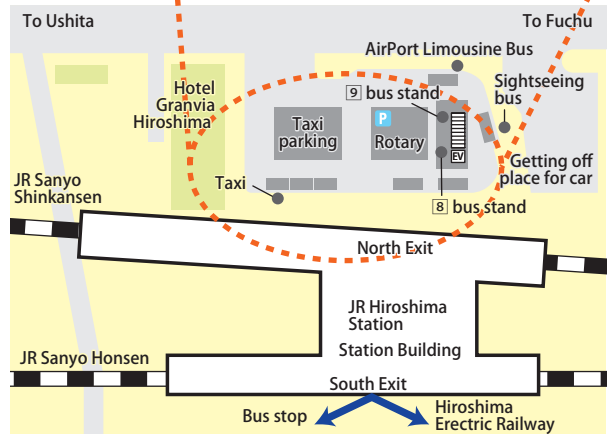

**JR Hiroshima Station
North Exit**

**Grand Prince Hotel
Hiroshima**

FREE SHUTTLE BUS INFORMATION

◀Hiroshima Station▶

JR HIROSHIMA STATION North Exit ↓ Grand Prince Hotel Hiroshima	
JR HIROSHIMA STATION North Exit	Grand Prince Hotel Hiroshima
10:30	11:00
11:50	12:20
13:10	13:40
15:20	15:50
16:40	17:10
18:00	18:30
19:20	19:50

Grand Prince Hotel Hiroshima ↓ JR HIROSHIMA STATION North Exit	
Grand Prince Hotel Hiroshima	JR HIROSHIMA STATION North Exit
9:50	10:20
11:10	11:40
12:30	13:00
14:40	15:10
16:00	16:30
17:20	17:50
18:40	19:10