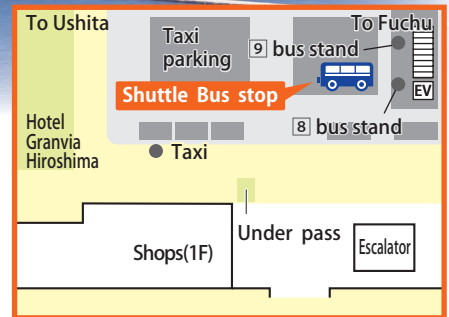

**JR Hiroshima Station
North Exit**

**Grand Prince Hotel
Hiroshima**

FREE SHUTTLE BUS INFORMATION

◀Hiroshima Station▶

JR HIROSHIMA STATION North Exit ↓ Grand Prince Hotel Hiroshima	
JR HIROSHIMA STATION North Exit	Grand Prince Hotel Hiroshima
10:30	11:00
11:50	12:20
13:10	13:40
15:20	15:50
16:40	17:10
18:00	18:30
19:20	19:50

Grand Prince Hotel Hiroshima ↓ JR HIROSHIMA STATION North Exit	
Grand Prince Hotel Hiroshima	JR HIROSHIMA STATION North Exit
9:50	10:20
11:10	11:40
12:30	13:00
14:40	15:10
16:00	16:30
17:20	17:50
18:40	19:10