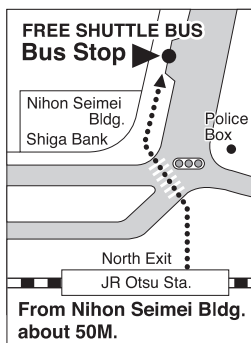

JR Otsu Sta. ↔ Lake Biwa Otsu Prince Hotel (Non stop)

FREE SHUTTLE BUS INFORMATION

Weekdays <Hotel Bus>				Saturdays · Holidays <Ohmi Bus>			
from Lake Biwa Otsu Prince Hotel		from JR Otsu Sta.		from Lake Biwa Otsu Prince Hotel		from JR Otsu Sta.	
8	15 45		30	8	*15 *45		*30
9	15 45	00	30	9	*15 *45	*00	*30
10	15 45	00	30	10	15 45	*00	30
11	15 45	00	30	11	15 45	00	30
12	15 45	00	30	12	15 *45	00	30
13	15 45	00	30	13	*15 45	*00	*30
14	15 45	00	30	14	15 45	00	30
15	15 45	00	30	15	15 45	00	30
16	15 45	00	30	16	15 45	00	30
17	15 45	00	30	17	15 *45	00	*30
18	15 45	00	30	18	15 45	00	30
19	15 45	00	30	19	15 45	00	30
20	15 45	00	30	20	15 45	00	30
21	15	00		21	15	00	