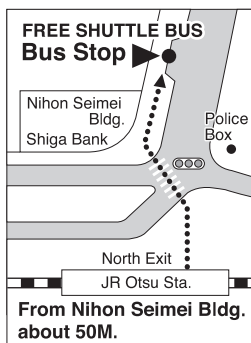

JR Otsu Sta. ↔ Lake Biwa Otsu Prince Hotel (Non stop)

FREE SHUTTLE BUS INFORMATION

Weekdays <Hotel Bus>			Saturdays · Holidays <Ohmi Bus>		
from Lake Biwa Otsu Prince Hotel			from JR Otsu Sta.		
8					
9	15	45	30		
10	15	45	00	30	
11	15	45	00	30	
12	15	45	00	30	
13	15	45	00	30	
14	15	45	00	30	
15	15	45	00	30	
16	15	45	00	30	
17	15	45	00	30	
18	15	45	00	30	
19	15	45	00	30	
20	15		00		
21					