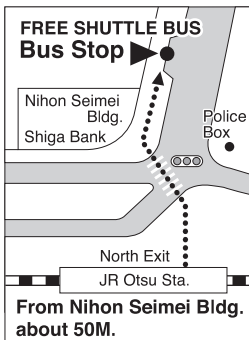

JR Otsu Sta. ↔ Lake Biwa Otsu Prince Hotel (Non stop)

FREE SHUTTLE BUS INFORMATION

January 16 (Tue) 2024

from Lake Biwa Otsu Prince Hotel		from JR Otsu Sta.	
8	15 45		30
9	15 45	00	30
10	15 45	00	30
11	15 45	00	30
12	15 45	00	30
13	15 45	00	30
14	15 45	00	30
15	15 45	00	30
16	The shuttle bus service will be unavailable from 4:00P.M. to 9:00P.M. on January 16.		
17			
18			
19			
20			
21			

January 17 (Wed) 2024

from Lake Biwa Otsu Prince Hotel		from JR Otsu Sta.	
8	The shuttle bus service will be unavailable from 8:00A.M. to 9:00A.M. on January 17.		
9			
10	15 45	00	30
11	15 45	00	30
12	15 45	00	30
13	15 45	00	30
14	15 45	00	30
15	15 45	00	30
16	15 45	00	30
17	15 45	00	30
18	15 45	00	30
19	15 45	00	30
20	15 45	00	30
21	15	00	