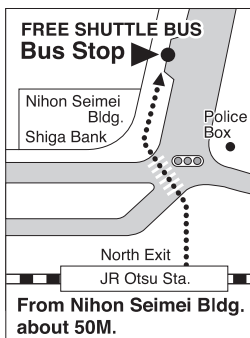

JR Otsu Sta. ↔ Lake Biwa Otsu Prince Hotel (Non stop)

## FREE SHUTTLE BUS INFORMATION

from JR Otsu Sta.		from Lake Biwa Otsu Prince Hotel	
8		30	15 45
9	00	30	15 45
10	00	30	15 45
11	00	30	15 45
12	00	30	15 45
13	00	30	15 45
14	00	30	15 45
15	00	30	15 45
16	00	30	15 45
17	00	30	15 45
18	00	30	15 45
19	00	30	15 45
20	00	30	15 45
21	00		15