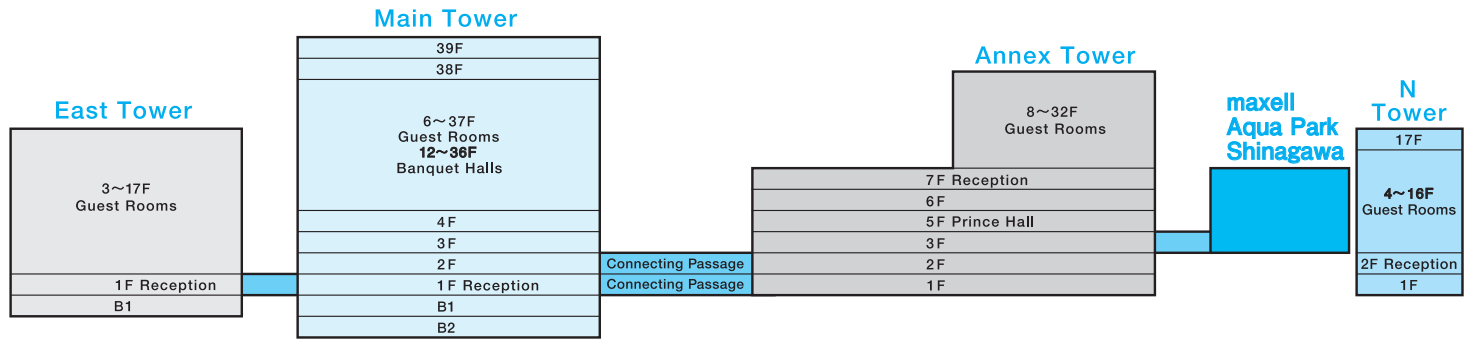

FLOOR GUIDE

[East Tower]

- 17F ● Guest Rooms
- 3F
- 1F ● Entrance Lobby Reception
- 1F·B1 ● SHINAGAWA PIVOT (B1 will be opening in spring of 2025.)

Connecting passage to Main Tower

[Main Tower]

- 39F ● DINING & BAR TABLE 9 TOKYO
- 38F ● Ajikaido Gojunsutsugi (Japanese Restaurant)
- 37F ● Guest Rooms
- 12~36F ● Banquet Halls (36·34·32·30·28·26·24·22·19·17·15·12F)
- 6F
- 10F ● SEIBU FAST SPORTS FIELD SHINAGAWA GOLF(Banquet Hall Floor)
- 9F ● Coin Laundry Room
- 4F ● SHINAGAWA DAIHANTAN (Chinese Restaurant)
- Fitness Room
- White Chapel (Outdoor)
- 3F ● Swimming Pool ● Bridal Salon
- Small Banquet Halls ● Chapel TENKEI
- Barber Shop ● Makeup Room
- Photo Studio ● Smoking Room ● SHINDEN
- 2F ● Domestic Delivery Service
- MAUNA KEA Coffee Lounge
- Boulangerie Shinagawa
- Cloak for Banquet Hall Visitors

Connecting passage to Annex Tower

- 1F ● Entrance Lobby/Guest Relations Counter
- Reception
- Baggage Storage Service
- LUXE DINING HAPUNA (Buffet Restaurant)
- Shops

Connecting passage to East Tower and Annex Tower

- B1,B2 ● Parking

[Annex Tower]

- 32F ● Guest Rooms
- 8F
- 7F ● Parking Lot (Outdoor)
- Smoking Area (Outdoor)
- Entrance Lobby/Reception
- 6F ● Small Banquet Halls
- Prince Vacation Club Shinagawa Guest Salon
- 5F ● Main Banquet Prince Hall
- Cloak for Banquet Guests
- Small Banquet Halls
- 3F ● T·JOY PRINCE Shinagawa (Cinema)
- Club eX

Connecting passage to Main Tower

[maxell Aqua Park Shinagawa]

- maxell Aqua Park Shinagawa (Aquarium)
- Stellar Ball

[N Tower]

- 17F ● BUSINESS LOUNGE
- Meeting Rooms [N1·N2·N3]
- 16F ● Guest Rooms
- Service Corner (5F)
- Meeting Room [N5] (5F)
- 4F ● Meeting Room [N4] (4F)
- 2F ● Lobby/Reception
- 1F ● Jojoen Shinagawa Prince Hotel