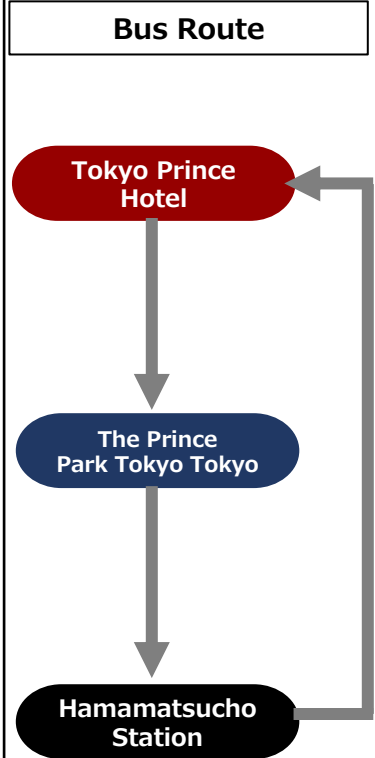

# The Prince Park Tower Tokyo/Tokyo Prince Hotel JR Hamamatsucho Station Shuttle bus Service

April. 29, 2026 (Wed.) - May. 6, 2026 (Wed.)

Time	The Prince Park Tower Tokyo	Hamamatsucho Sta.	Tokyo Prince Hotel	The Prince Park Tower Tokyo	Hamamatsucho Sta.	Tokyo Prince Hotel
7						58
8	08	15	28	38	45	58
9	08	15	28	38	45	58
10	08	15	28	38	45	58
11	08	15	28	38	45	58
12	08	15	28	38	45	58
13	08	15	28	38	45	58
14	08	15	28	38	45	58
15	08	15	28	38	45	58
16	08	15	28	38	45	58
17	08	15	28	38	45	58
18	08	15	28	38	45	58
19	08	15	28	38	45	58
20	08	15	28	38	45	58
21	08	15	28	38	45	58
22	Arrived					

## Image of Shuttle bus