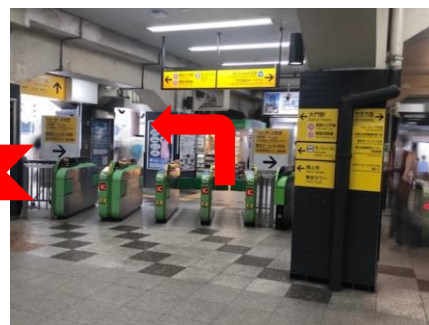

# The Prince Park Tower Tokyo/Tokyo Prince Hotel JR Hamamatsucho Station Shuttle bus Service

April. 29, 2026 (Wed.) - May. 6, 2026 (Wed.)

Time	The Prince Park Tower Tokyo	Hamamatsucho Sta.	Tokyo Prince Hotel	The Prince Park Tower Tokyo	Hamamatsucho Sta.	Tokyo Prince Hotel
7						58
8	08	15	28	38	45	58
9	08	15	28	38	45	58
10	08	15	28	38	45	58
11	08	15	28	38	45	58
12	08	15	28	38	45	58
13	08	15	28	38	45	58
14	08	15	28	38	45	58
15	08	15	28	38	45	58
16	08	15	28	38	45	58
17	08	15	28	38	45	58
18	08	15	28	38	45	58
19	08	15	28	38	45	58
20	08	15	28	38	45	58
21	08	15	28	38	45	58
22	Arrived					

## Image of Shuttle bus

## Shuttle bus stop in Hamamatsucho Station

Please wait  
near the red postbox.

Keep going  
straight ahead.

Take the North Exit  
of Hamamatsucho  
Station and turn left.