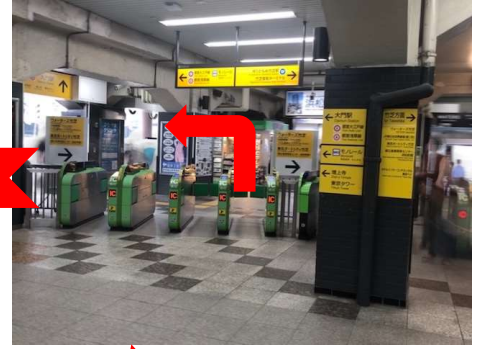

The Prince Park Tower Tokyo/Tokyo Prince Hotel JR Hamamatsucho Station Shuttlebus Service

Weekday						Sat., Sun. and National Holiday						
	A	B	C	D	E		A	B	C	D	E	F
Time	Hamamatsucho Sta.	Tokyo Prince Hotel (Final Stops at The Prince Park Tower Tokyo)	The Prince Park Tower Tokyo	Tokyo Prince Hotel	The Prince Park Tower Tokyo	Time	The Prince Park Tower Tokyo	Hamamatsucho Sta.	Tokyo Prince Hotel	The Prince Park Tower Tokyo	Hamamatsucho Sta.	Tokyo Prince Hotel
7						7						58
8						8	08	15	28	38	45	58
9	00	10	20	40	50	9	08	15	28	38	45	58
10	00	10	20	40	50	10	08	15	28	38	45	58
11	00	10	20	40	50	11	08	15	28	38	45	58
12	00	10	20	40	50	12	08	15	28	38	45	58
Time	Hamamatsucho Sta.	Tokyo Prince Hotel (Final Stops at The Prince Park Tower Tokyo)	The Prince Park Tower Tokyo	Tokyo Prince Hotel	The Prince Park Tower Tokyo	Time	The Prince Park Tower Tokyo	Hamamatsucho Sta.	Tokyo Prince Hotel	The Prince Park Tower Tokyo	Hamamatsucho Sta.	Tokyo Prince Hotel
13	00	10	20	40	50	13	08	15	28	38✕		
14	00	10	20	40	50	14	08	15	28	38	45	58
15	00	10	20	40	50	15	08	15	28	38✕		
16	00	10	20	40	50	16	08	15	28	38	45	58
17	00	10	20	40	50	17	08	15	28	38	45	58
Time	Hamamatsucho Sta.	Tokyo Prince Hotel (Final Stops at The Prince Park Tower Tokyo)	The Prince Park Tower Tokyo	Tokyo Prince Hotel	The Prince Park Tower Tokyo	Time	The Prince Park Tower Tokyo	Hamamatsucho Sta.	Tokyo Prince Hotel	The Prince Park Tower Tokyo	Hamamatsucho Sta.	Tokyo Prince Hotel
18	00	10	20	40	50	18	08	15	28	38	45	58
19	00	10	20	40	50	19	08	15	28	38	45	58
20	00	10	20			20	08	15	28	38	45	58
21						21	08	15	28	38	45	58
22						22	Arrived					

✕The Prince Park Tower Tokyo is the last station.
It does not go to JR Hamamatsucho Station.

Image of Shuttle bus

Shuttle bus stop in Hamamatsucho Station

Please wait near the red postbox.

Keep going straight ahead.

Take the North Exit of Hamamatsucho Station and turn left.