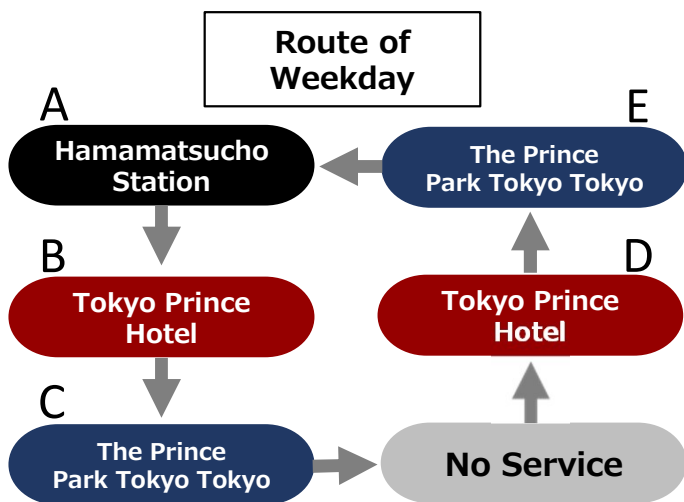

The Prince Park Tower Tokyo/Tokyo Prince Hotel JR Hamamatsucho Station Shuttlebus Service

Weekday						Sat., Sun. and National Holiday						
	A	B	C	D	E		A	B	C	D	E	F
Time	Hamamatsucho Sta.	Tokyo Prince Hotel (Final Stops at The Prince Park Tower Tokyo)	The Prince Park Tower Tokyo	Tokyo Prince Hotel	The Prince Park Tower Tokyo	Time	The Prince Park Tower Tokyo	Hamamatsucho Sta.	Tokyo Prince Hotel	The Prince Park Tower Tokyo	Hamamatsucho Sta.	Tokyo Prince Hotel
7						7						58
8						8	08	15	28	38	45	58
9	00	10	20	40	50	9	08	15	28	38	45	58
10	00	10	20	40	50	10	08	15	28	38	45	58
11	00	10	20	40	50	11	08	15	28	38	45	58
12	00	10	20	40	50	12	08	15	28	38	45	58
Time	Hamamatsucho Sta.	Tokyo Prince Hotel (Final Stops at The Prince Park Tower Tokyo)	The Prince Park Tower Tokyo	Tokyo Prince Hotel	The Prince Park Tower Tokyo	Time	The Prince Park Tower Tokyo	Hamamatsucho Sta.	Tokyo Prince Hotel	The Prince Park Tower Tokyo	Hamamatsucho Sta.	Tokyo Prince Hotel
13	00	10	20	40	50	13	08	15	28	38✕		
14	00	10	20	40	50	14	08	15	28	38	45	58
15	00	10	20	40	50	15	08	15	28	38✕		
16	00	10	20	40	50	16	08	15	28	38	45	58
17	00	10	20	40	50	17	08	15	28	38	45	58
Time	Hamamatsucho Sta.	Tokyo Prince Hotel (Final Stops at The Prince Park Tower Tokyo)	The Prince Park Tower Tokyo	Tokyo Prince Hotel	The Prince Park Tower Tokyo	Time	The Prince Park Tower Tokyo	Hamamatsucho Sta.	Tokyo Prince Hotel	The Prince Park Tower Tokyo	Hamamatsucho Sta.	Tokyo Prince Hotel
18	00	10	20	40	50	18	08	15	28	38	45	58
19	00	10	20	40	50	19	08	15	28	38	45	58
20	00	10	20			20	08	15	28	38	45	58
21						21	08	15	28	38	45	58
22						22	Arrived					

✕The Prince Park Tower Tokyo is the last station.
It does not go to JR Hamamatsucho Station.

Image of Shuttle bus

Shuttle bus stop in Hamamatsucho Station

Please wait near the red postbox.

Keep going straight ahead.

Take the North Exit of Hamamatsucho Station and turn left.