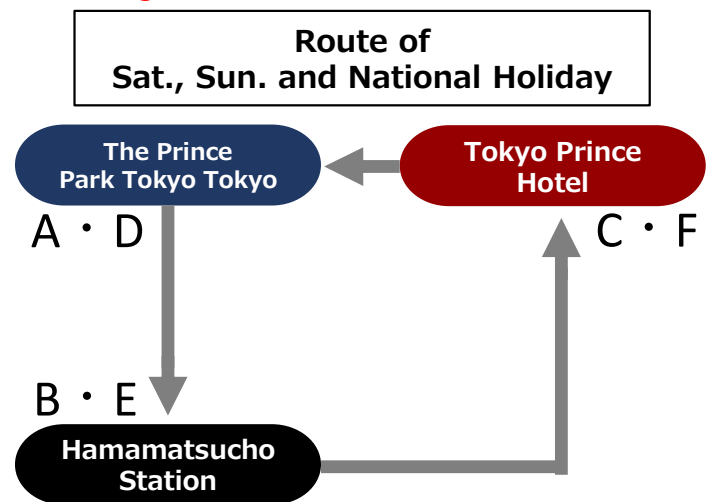

The Prince Park Tower Tokyo/Tokyo Prince Hotel JR Hamamatsucho Station Shuttlebus Service

Weekday						Sat., Sun. and National Holiday						
	A	B	C	D	E		A	B	C	D	E	F
Time	Hamamatsucho Sta.	Tokyo Prince Hotel (Final Stops at The Prince Park Tower Tokyo)	The Prince Park Tower Tokyo	Tokyo Prince Hotel	The Prince Park Tower Tokyo	Time	The Prince Park Tower Tokyo	Hamamatsucho Sta.	Tokyo Prince Hotel	The Prince Park Tower Tokyo	Hamamatsucho Sta.	Tokyo Prince Hotel
7						7						58
8						8	08	15	28	38	45	58
9	00	10	20	40	50	9	08	15	28	38	45	58
10	00	10	20	40	50	10	08	15	28	38	45	58
11	00	10	20	40	50	11	08	15	28	38	45	58
12	00	10	20	40	50	12	08	15	28	38	45	58
Time	Hamamatsucho Sta.	Tokyo Prince Hotel (Final Stops at The Prince Park Tower Tokyo)	The Prince Park Tower Tokyo	Tokyo Prince Hotel	The Prince Park Tower Tokyo	Time	The Prince Park Tower Tokyo	Hamamatsucho Sta.	Tokyo Prince Hotel	The Prince Park Tower Tokyo	Hamamatsucho Sta.	Tokyo Prince Hotel
13	00	10	20	40	50	13	08	15	28	38✕		
14	00	10	20	40	50	14	08	15	28	38	45	58
15	00	10	20	40	50	15	08	15	28	38✕		
16	00	10	20	40	50	16	08	15	28	38	45	58
17	00	10	20	40	50	17	08	15	28	38	45	58
Time	Hamamatsucho Sta.	Tokyo Prince Hotel (Final Stops at The Prince Park Tower Tokyo)	The Prince Park Tower Tokyo	Tokyo Prince Hotel	The Prince Park Tower Tokyo	Time	The Prince Park Tower Tokyo	Hamamatsucho Sta.	Tokyo Prince Hotel	The Prince Park Tower Tokyo	Hamamatsucho Sta.	Tokyo Prince Hotel
18	00	10	20	40	50	18	08	15	28	38	45	58
19	00	10	20	40	50	19	08	15	28	38	45	58
20	00	10	20			20	08	15	28	38	45	58
21						21	08	15	28	38	45	58
22						22	Arrived					

✕The Prince Park Tower Tokyo is the last station.
It does not go to JR Hamamatsucho Station.

Image of Shuttle bus

Shuttle bus stop in Hamamatsucho Station

Please wait near the red postbox.

Keep going straight ahead.

Take the North Exit of Hamamatsucho Station and turn left.