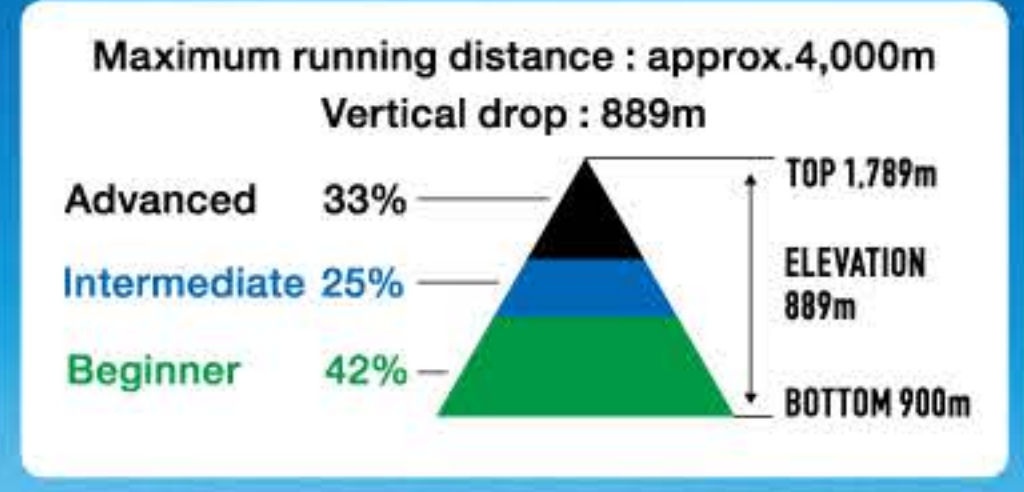

Naeba

- Advanced**
 - A2 Splash Bowl
 - B2 Men's Riesen Slalom Trail
 - B3 Women's Riesen Slalom Trail
 - B4 Men's Slalom Trail
 - F2 South Trail of High-Speed Lift No.8
 - F3 The World Cup Mogul Trail
 - I1 Zig-Zag Trail
 - K2 Takenokoyama Trail
- Intermediate**
 - A1 Large Trail - General Trail
 - B1 Waku-Waku Trail
 - DG2 Challenge Trail
 - F1 Trail from the north of High-Speed Lift No.8
 - G3 Trail No.3
 - K1 Takenokoyama Skyline Trail
- Beginner**
 - DG1 DRAGONDOLA Connection Trail
 - D1 Trail from the south of High-Speed Lift No.4
 - E1 Trail No.5
 - G1 Trail No.2
 - G2 Hiuchi Trail
 - H1 South side of Trail No.4
 - H2 North side of Trail No.4
 - J1 Takenokodaira Trail
 - J2 Takenokodaira Connection Trail
 - L1 Hiuchi Pair Lift No.1 Trail